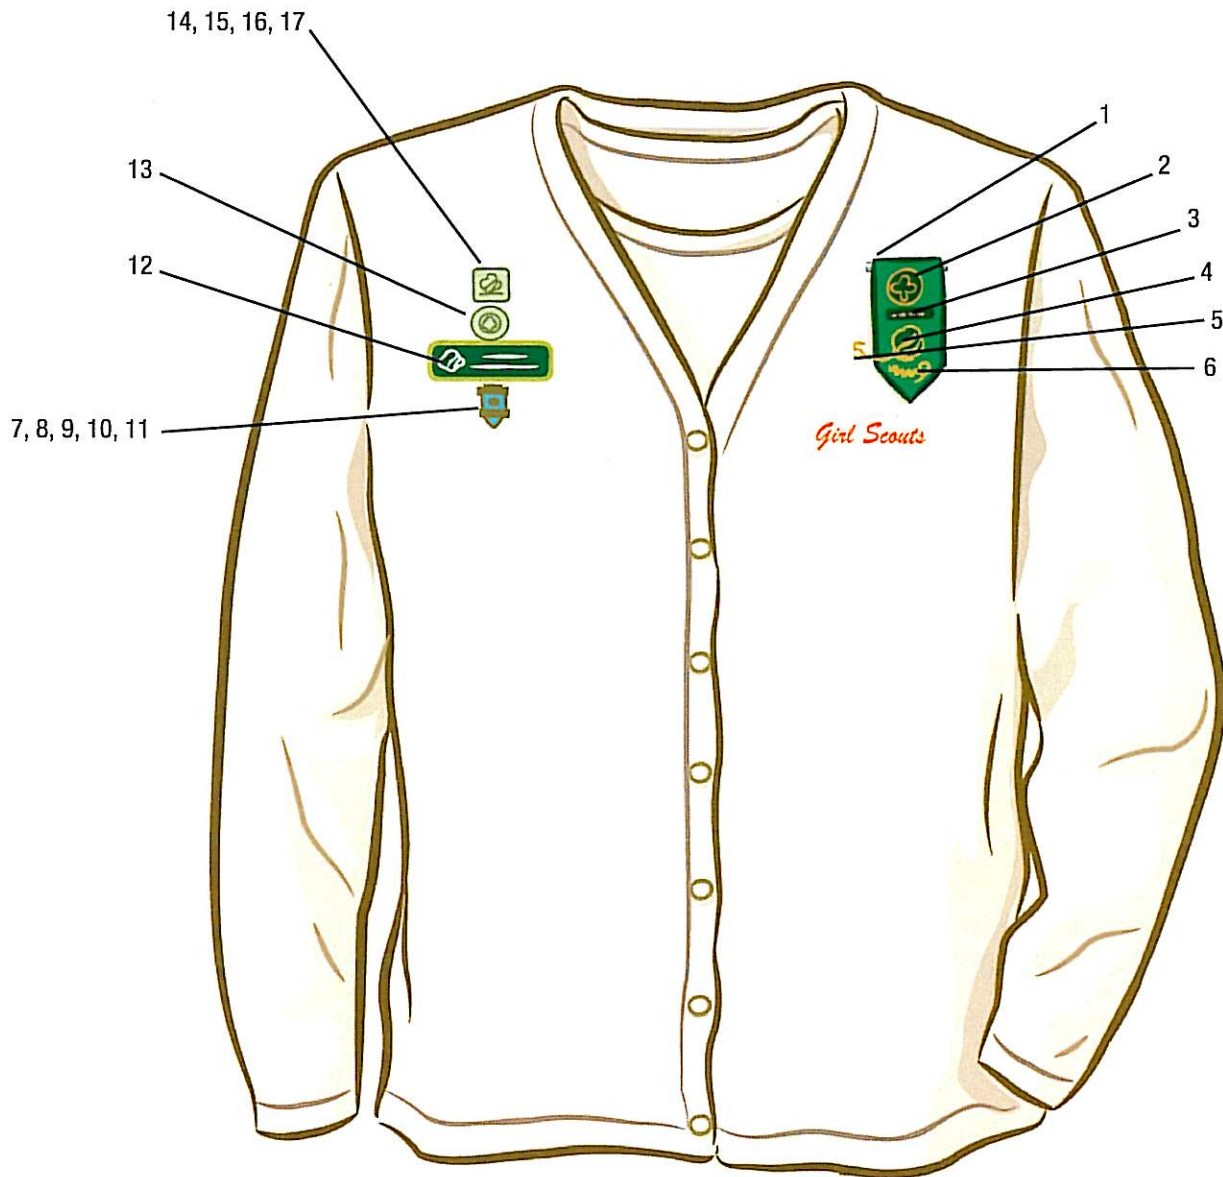

Girl Scout Adult

- | | |
|---|-------------------------------------|
| 1. Adult Insignia Tab | 9. Years of Service Pin |
| 2. World Trefoil Pin | 10. Outstanding Volunteer Award Pin |
| 3. Adult Position Pin | 11. Outstanding Leader Award Pin |
| 4. Girl Scout Pin (contemporary or traditional) | 12. Personalized ID Pin |
| 5. Membership Numeral Guard | 13. Lifetime Membership Pin |
| 6. Campus Girl Scout Guard | 14. Appreciation Pin |
| 7. Girl Scout Gold Award | 15. Thanks Badge |
| 8. Bridge to Adult Girl Scouts Award | 16. Thanks Badge II |
| | 17. Honor Pin |

Note: If an adult has received more than one special recognition (e.g., Appreciation pin), the last one received is generally the one worn on the uniform.