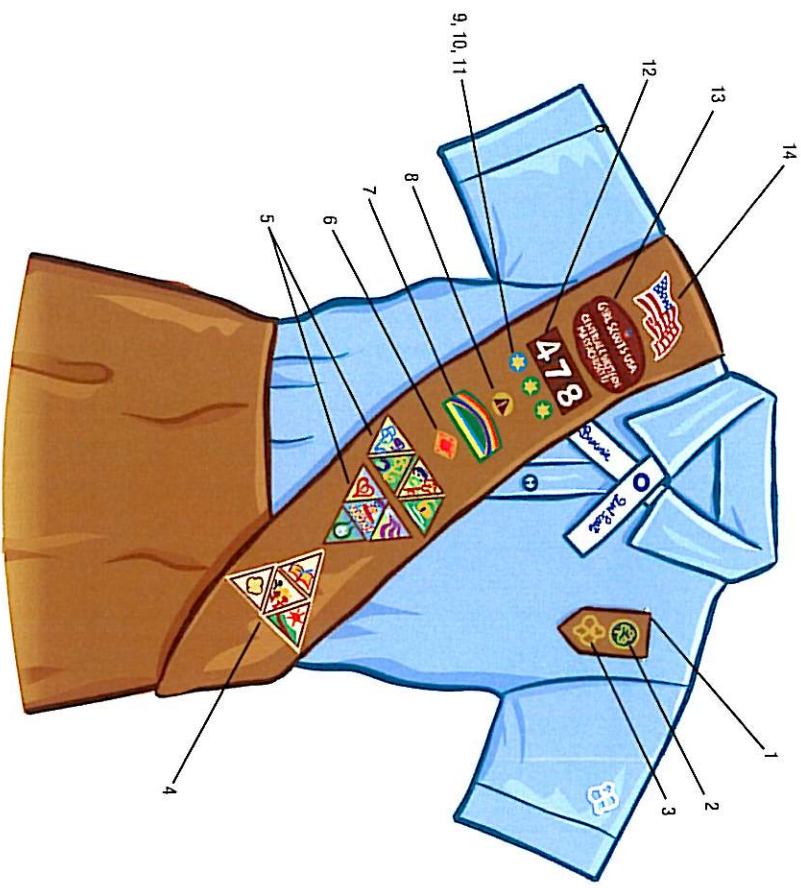

Girl Scout Brownie Vest

- 1. Brownie Insignia Tab
- 2. World Trefoil Pin
- 3. Brownie Membership Pin
- 4. Cookie Sale Activity Pin
- 5. Brownie Journey Award Patch Set
- 6. Brownie Try-Its
- 7. Bridge to Brownie Girl Scouts Award
- 8. Safety Award Pin
- 9. Membership Star
- 10. Disc for Membership Star-blue
- 11. Disc for Membership Star-green
- 12. Iron-On Troop Numerals
- 13. Brownie Council Identification Set
- 14. Wavy American Flag Patch

Girl Scout Brownie Sash

- 1. Brownie Insignia Tab
- 2. World Trefoil Pin
- 3. Brownie Membership Pin
- 4. Brownie Try-Its
- 5. Brownie Journey Award Patch Set
- 6. Cookie Sale Activity Pin
- 7. Bridge to Brownie Girl Scouts Award
- 8. Safety Award Pin
- 9. Membership Star
- 10. Disc for Membership Star-blue
- 11. Disc for Membership Star-green
- 12. Iron-On Troop Numerals
- 13. Brownie Council Identification Set
- 14. Wavy American Flag Patch