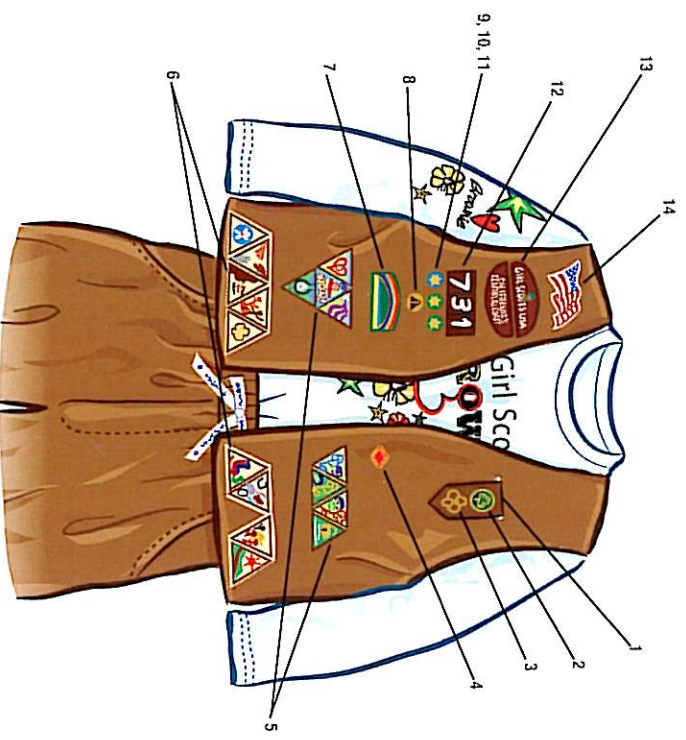

Girl Scout Brownie Vest

- 1. Brownie Insignia Tab
- 2. World Trefoil Pin
- 3. Brownie Membership Pin
- 4. Cookie Sale Activity Pin
- 5. Brownie Journey Award Patch Set
- 6. Brownie Try-Its
- 7. Bridge to Brownie Girl Scouts Award
- 8. Safety Award Pin
- 9. Membership Star
- 10. Disc for Membership Star-blue
- 11. Disc for Membership Star-green
- 12. Iron-On Troop Numerals
- 13. Brownie Council Identification Set
- 14. Wavy American Flag Patch

Girl Scout Brownie Sash

- 1. Brownie Insignia Tab
- 2. World Trefoil Pin
- 3. Brownie Membership Pin
- 4. Brownie Try-Its
- 5. Brownie Journey Award Patch Set
- 6. Cookie Sale Activity Pin
- 7. Bridge to Brownie Girl Scouts Award
- 8. Safety Award Pin
- 9. Membership Star
- 10. Disc for Membership Star-blue
- 11. Disc for Membership Star-green
- 12. Iron-On Troop Numerals
- 13. Brownie Council Identification Set
- 14. Wavy American Flag Patch